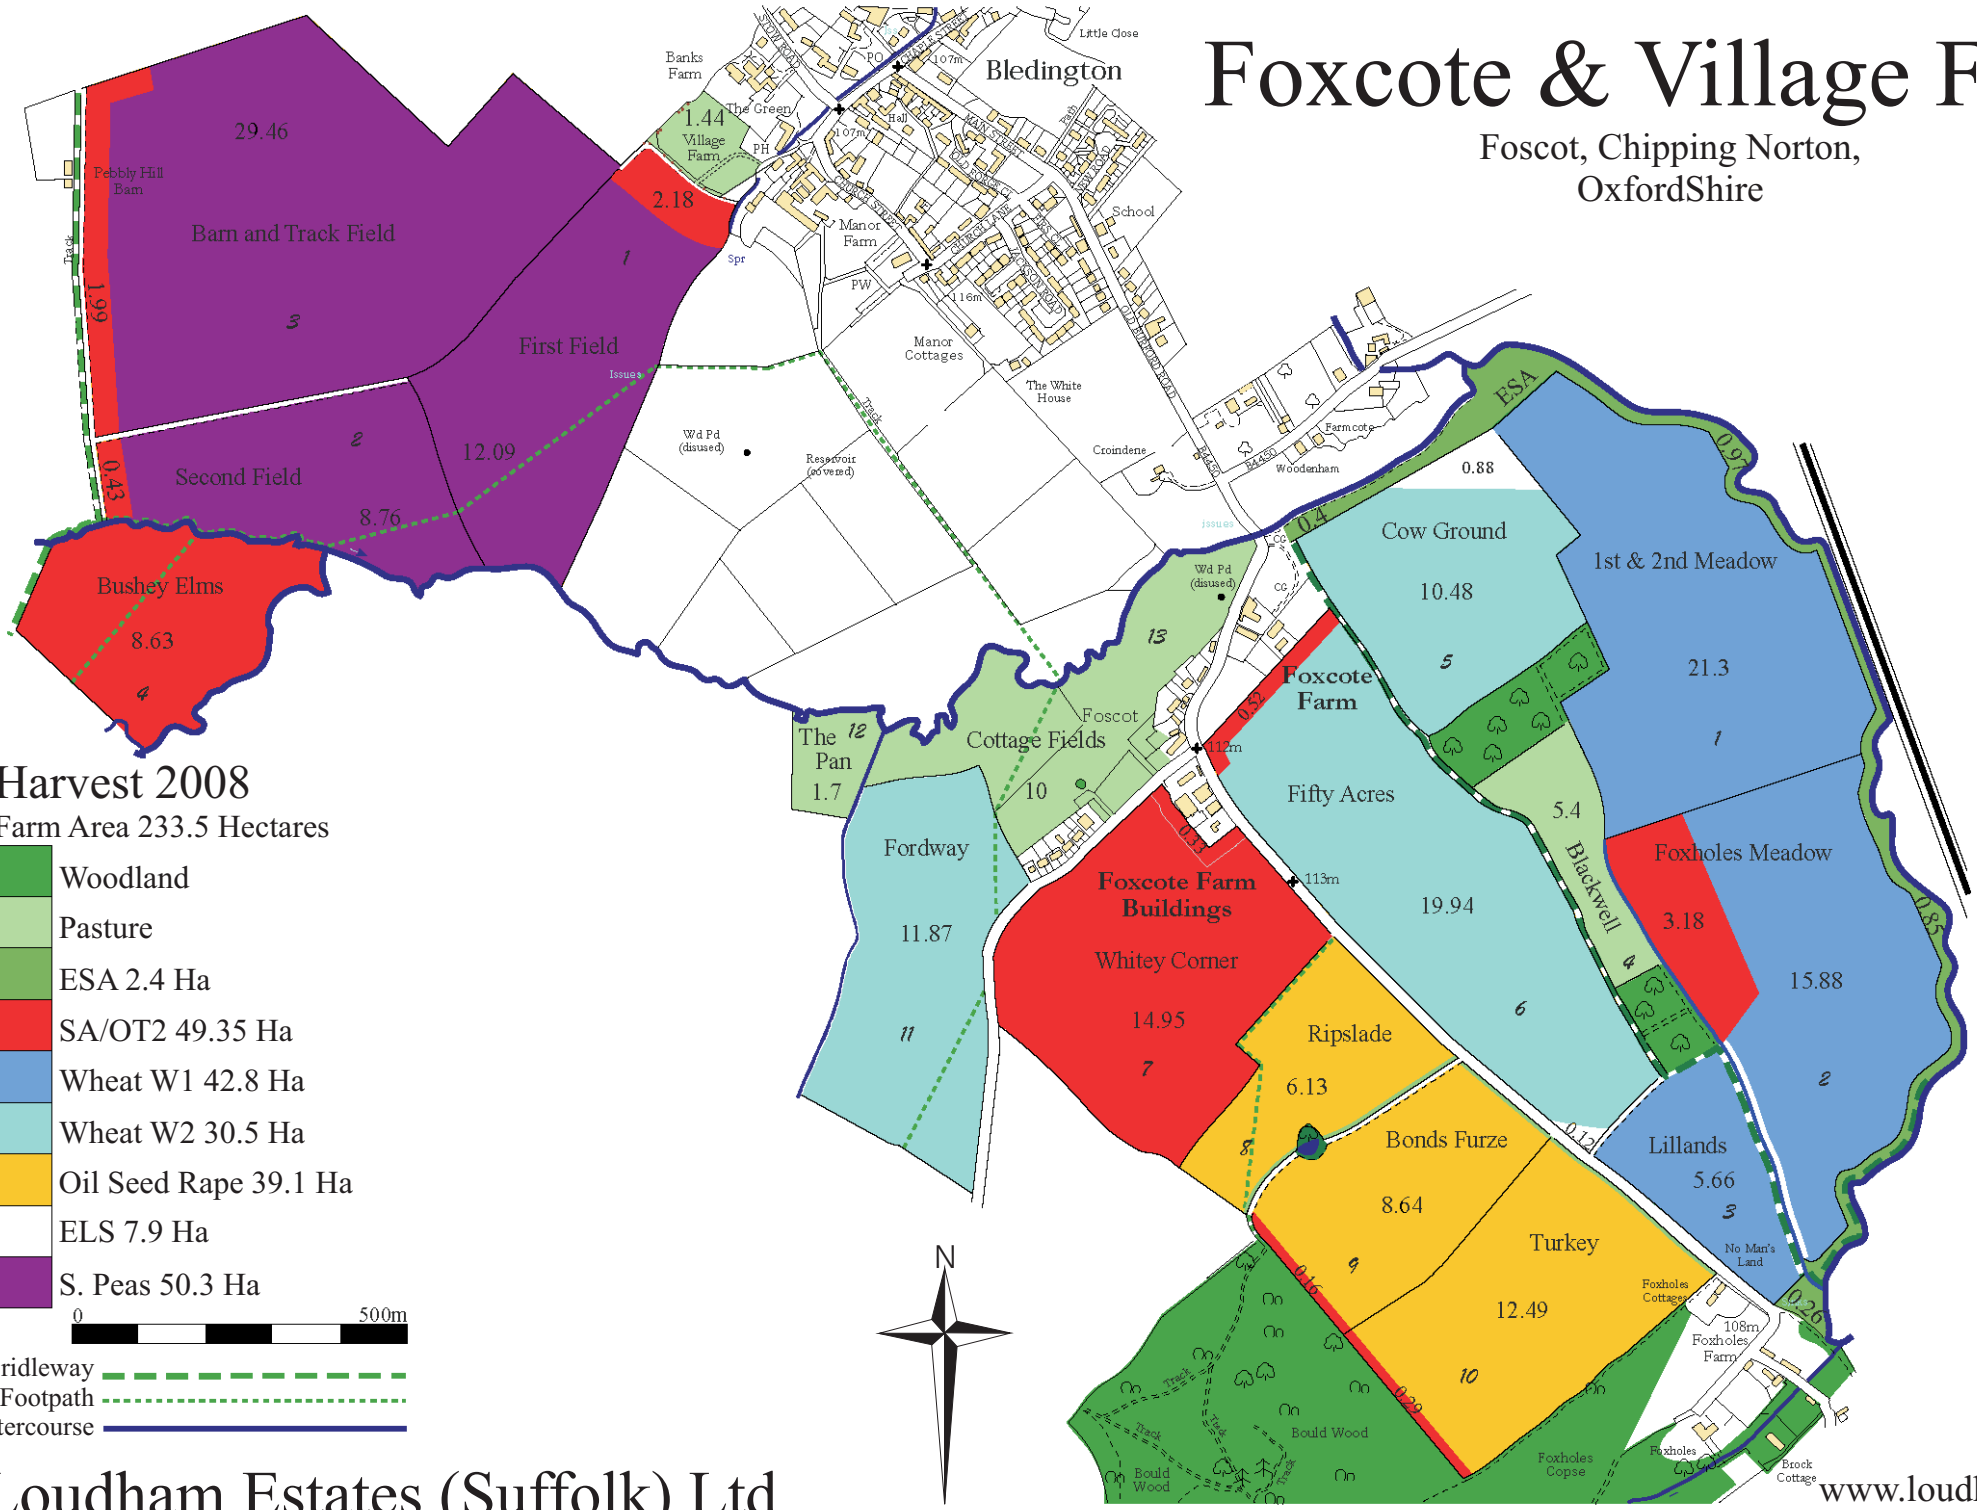

# Foxcote & Village Farm

Foscot, Chipping Norton,  
Oxfordshire

## Harvest 2008

Farm Area 233.5 Hectares

- Woodland
- Pasture
- ESA 2.4 Ha
- SA/OT2 49.35 Ha
- Wheat W1 42.8 Ha
- Wheat W2 30.5 Ha
- Oil Seed Rape 39.1 Ha
- ELS 7.9 Ha
- S. Peas 50.3 Ha

- Bridleway
- Footpath
- Watercourse